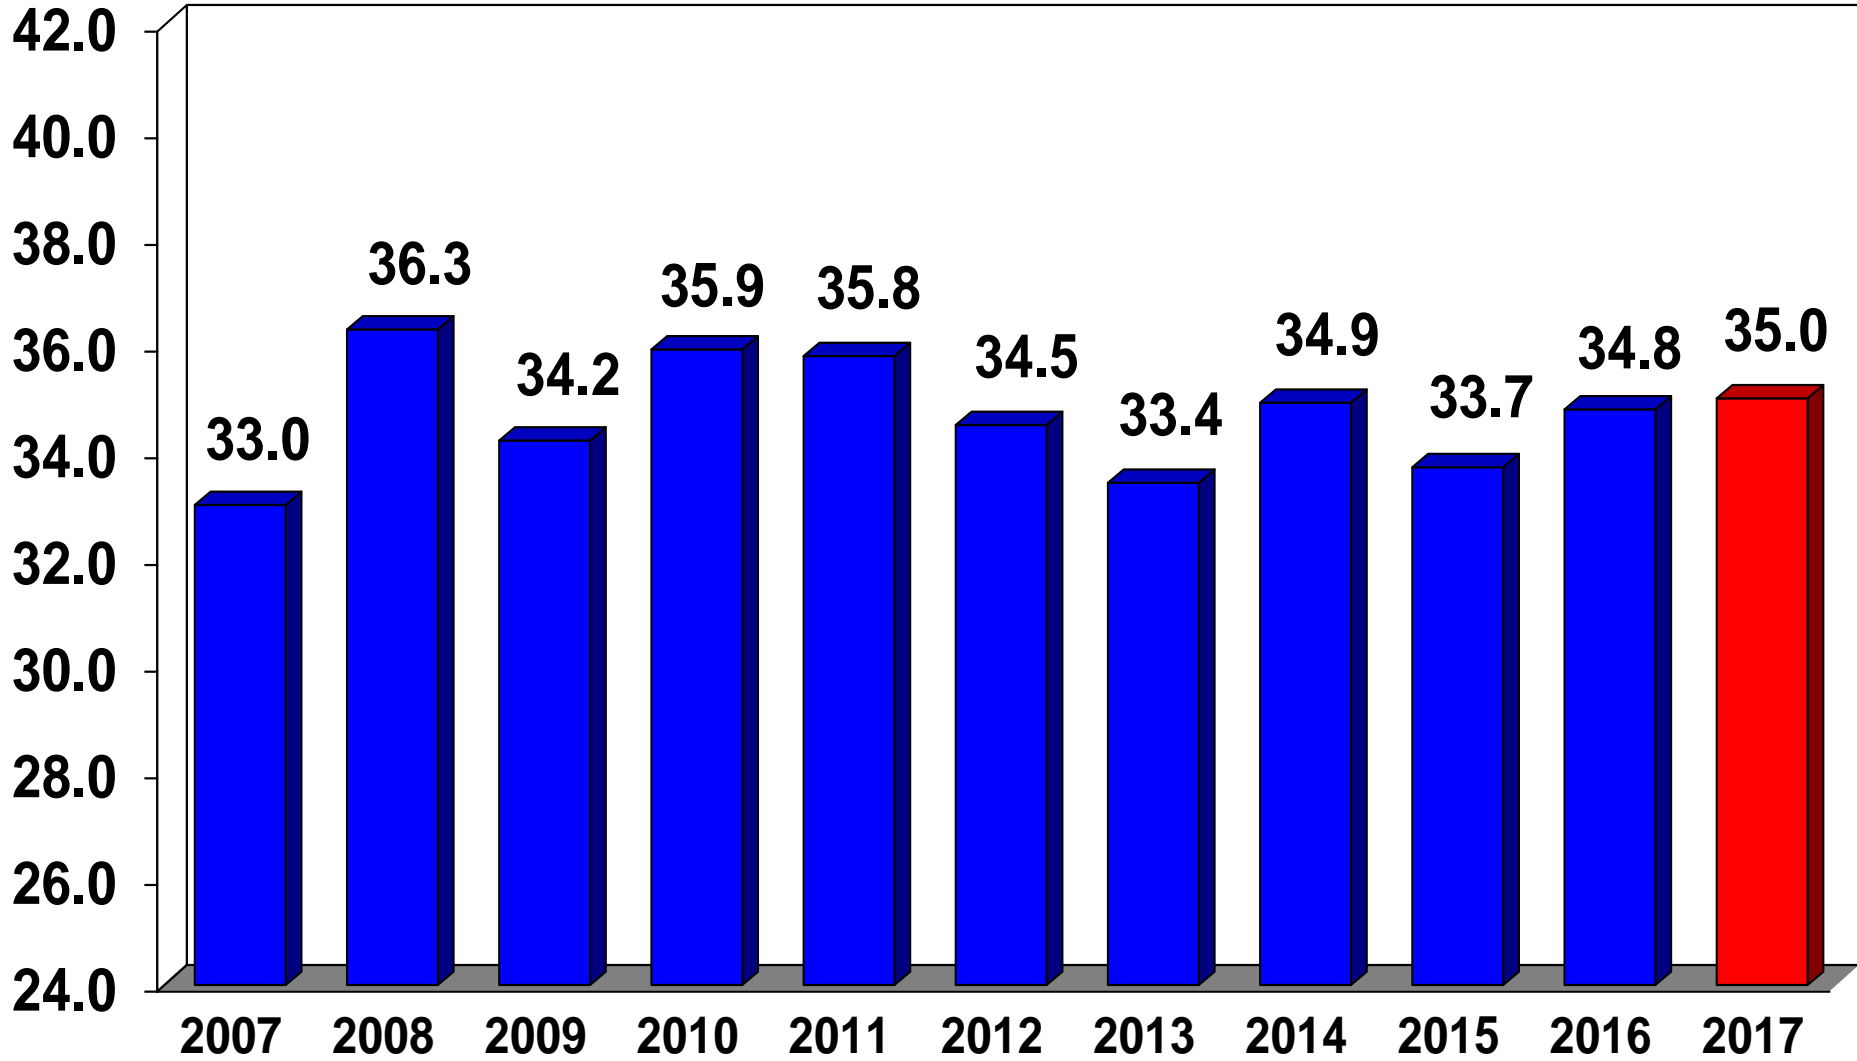

# Reference Date Sizes in Yuba/Sutter 2007 - 2017

MM

10 Year Average Reference Date Size is 34.7 mm.