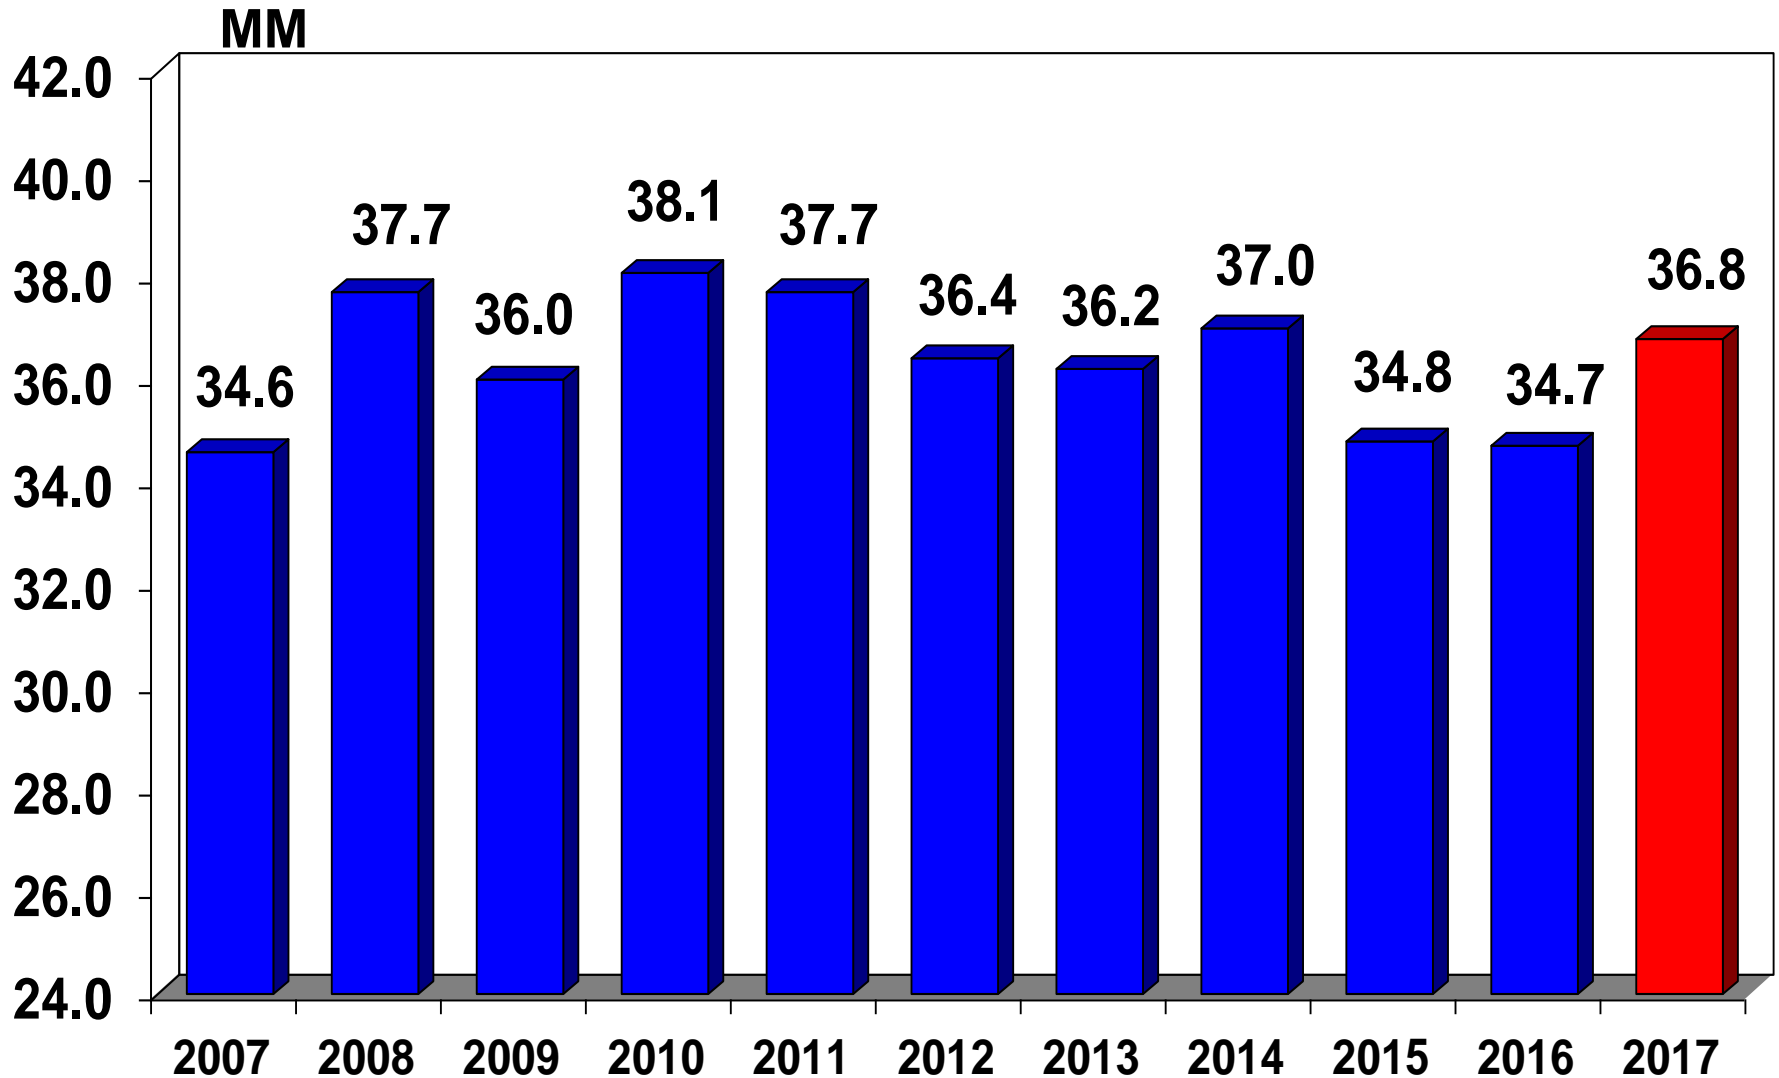

Reference Date Sizes in Modesto 2007 - 2017

10 Year Average Reference Date Size is 36.3 mm