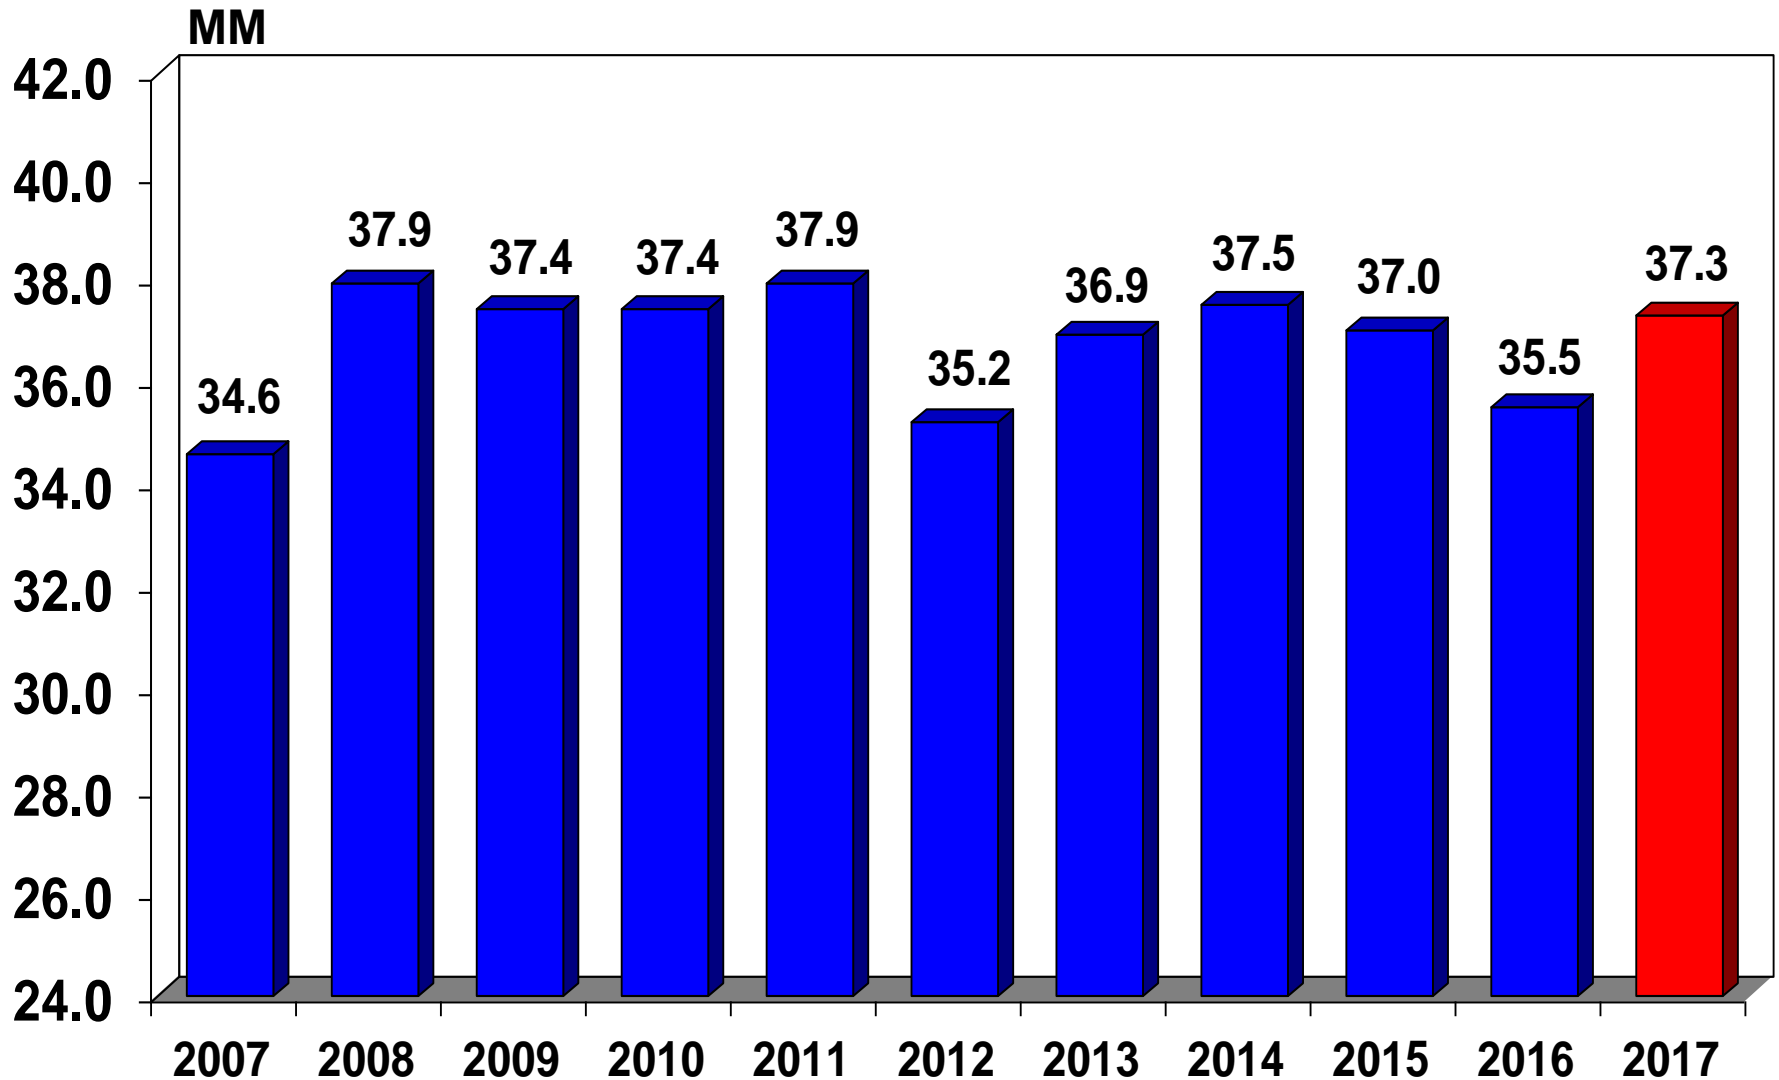

# Reference Date Sizes in Kingsburg

## 10 Days After Reference Date

Average Fruit Size is 36.7 mm.